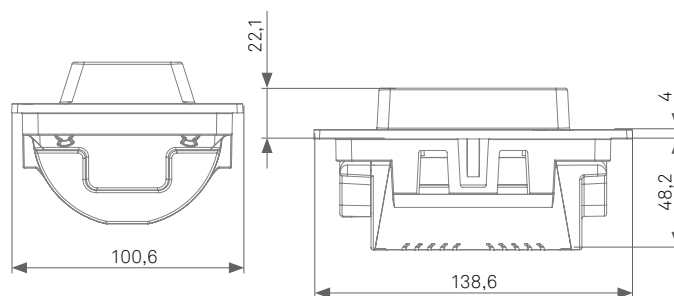

Spin

Kompakt, drehbar und leistungsstark

Der EVoline Spin ist die elegante Lösung für kleine Flächen. Durch eine 180 Grad-Drehung gibt der Spin eine international konfigurierbare Steckdose sowie eine Eurosteckdose oder einen leistungsstarken USB-C Charger frei. Im geschlossenen Zustand fügt er sich mit seiner planen Oberfläche nahezu unsichtbar in jede Arbeitsfläche ein.

Spin

Compact, rotatable and powerful

The EVoline Spin is an elegant solution for small spaces. With a 180-degree rotation, the Spin reveals an internationally configurable socket, a Euro socket or a powerful USB-C charger. When closed, its flat surface blends almost invisibly into any work surface.

Schnell und sicher

Einbau

Die moderne Montage von oben ermöglicht eine schnelle und komfortable Installation des Spins. Festschrauben, anschließen – und einsatzbereit.

Quick and reliable

installation

The modern top-down assembly allows for quick and easy installation of the Spin. Screw it in place, connect it – and it's ready to use.

Lieferbare Varianten

Available surfaces

Schwarz
Black