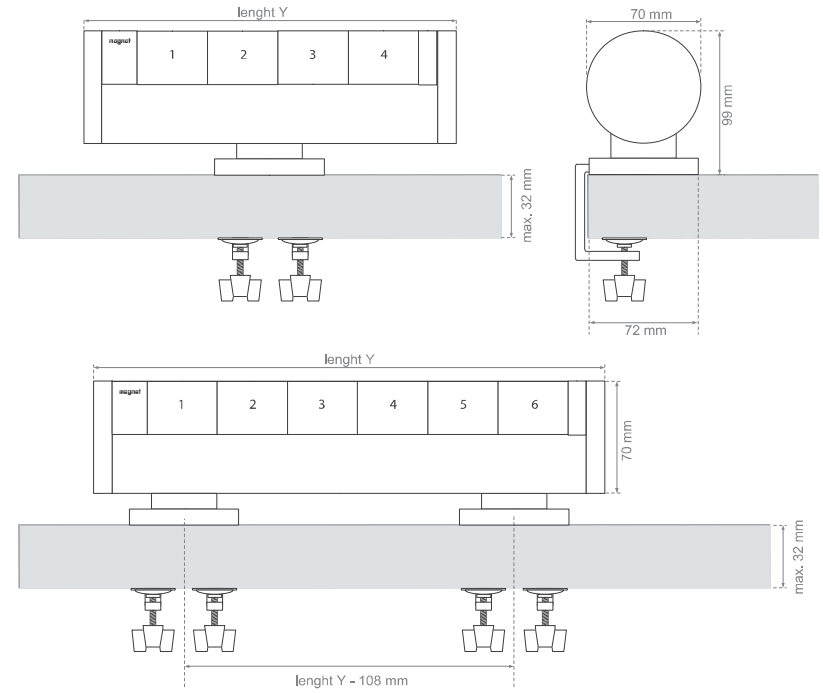

magnet-Tube B is a uniquely designed mediaport mounted on the edge of the table top using one or two feet. It doesn't require cutting any holes and is a great and flexible solution not only for dispatcher, service and laboratory workstations, but also for single workplaces.

magnet-Tube B is available in versions from 2 to 9 modules and in a few colour variants: anodized on black, natural or painted in white, red, yellow, green or blue.

Dimensions of different versions (length of housing)

version	2-module	3-module	4-module	5-module	6-module	7-module and more
length	141 mm	184 mm	227 mm	270 mm	313 mm	55 + (43 * number of modules)

* Specified dimensions don't concern configurations with UK power sockets nor the ones without multimedia ports / USB chargers. This kind of dimensions are available on request.

Put Magnet-Tube B on the edge of the table and fix it to the top using dedicated mounting brackets.

In case of the table top thickness bigger than 30mm, there's a possibility of using custom-made mounting brackets.