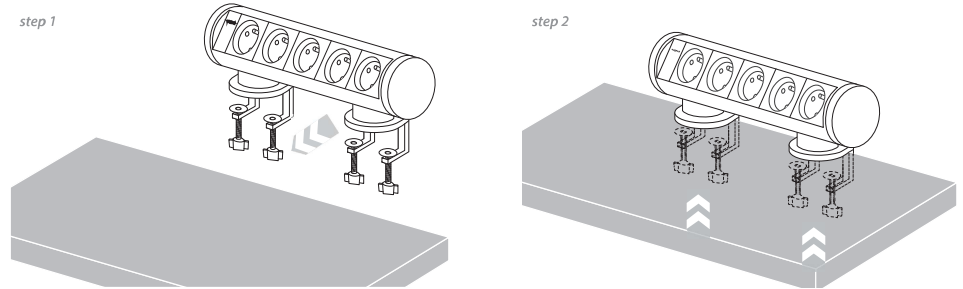

magnet-Tube B is a uniquely designed mediaport mounted on the edge of the table top using one or two feet. It doesn't require cutting any holes and is a great and flexible solution not only for dispatcher, service and laboratory workstations, but also for single workplaces.

magnet-Tube B is available in versions from 2 to 9 modules and in a few colour variants: anodized on black, natural or painted in white, red, yellow, green or blue.

Dimensions of different versions (length of housing)

version	2-module	3-module	4-module	5-module	6-module	7-module and more
length	141 mm	184 mm	227 mm	270 mm	313 mm	55 + (43 * number of modules)

* Specified dimensions don't concern configurations with UK power sockets nor the ones without multimedia ports / USB chargers. This kind of dimensions are available on request.

Put Magnet-Tube B on the edge of the table and fix it to the top using dedicated mounting brackets.

In case of the table top thickness bigger than 30mm, there's a possibility of using custom-made mounting brackets.