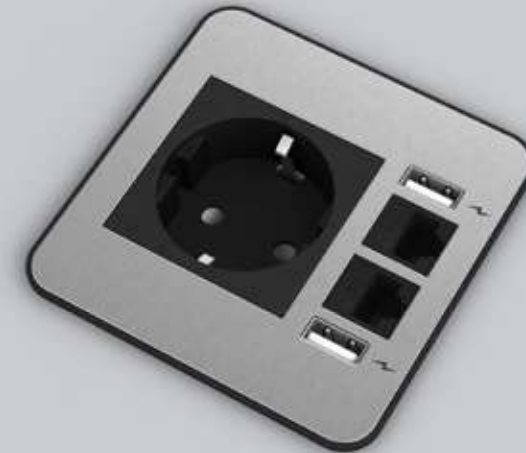

plug socket, charger and two communication connectors in an 80 mm diameter hole

••
install by hand in an 80 mm diameter hole

••
fits almost flush to desk

TOP SURFACE

Brushed stainless steel

••

White stainless steel

RELATIVE HUMIDITY
0 – 95 % (non-condensing)

PROTECTION
IP 40

**INSTALLATION**

Furniture-mounted. Easy installation. Fits 80 mm diameter hole

••

Desk thickness from 12 to 47 mm

CABLES**Standard**

Integrated 20 cm cable with EPN3MO connector