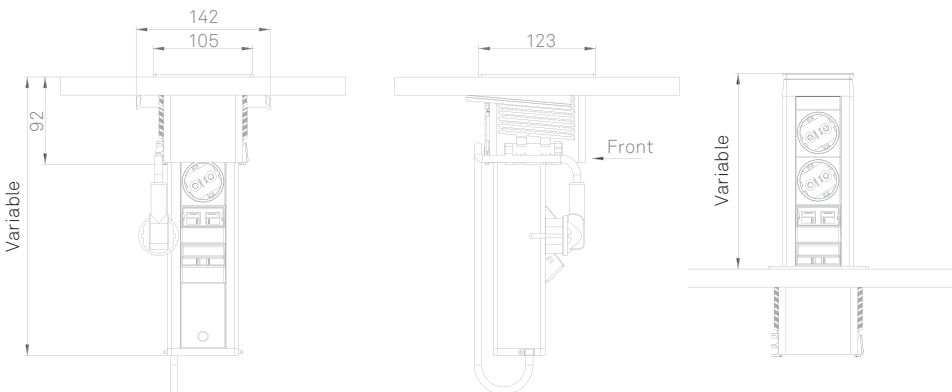

# EVOLine® Port Push

The EVOLine Port Push fits virtually flush with the work surface.

By using the Push-To-Open function, the housing is released and appears above the work surface, enabling an easy pull up to connect power and data cables. With a light press of a finger, it retracts with connected leads. Slide dampers ensure a soft closing. The patented rocking cover enables a space-saving cable routing through the desk.

Dimensions in mm

Housing	Aluminium, anodised
Inlay for Cover and Collar	Stainless steel Glass
Installation	Flush-mounted
Surface thickness	10 – 50 mm
Interchangeable modules	25 mm
Configurable	yes
Retractable	yes (connected leads)